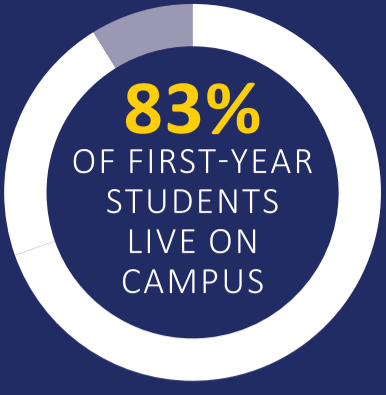

WE DO HOME.

CATAWBA

catawba.edu/visit

Catawba quickly feels like home. 83% of first-year students live on campus, typically in Woodson or Salisbury-Rowan Hall. Floors or sections of residences are designated male or female, with suite-style or hall-style rooms.

Benefits of Catawba's community:

CARD KEY ACCESS.

FREE CABLE, LAUNDRY, WIRED & WIRELESS INTERNET.

PARKING YOUR CAR ON CAMPUS. (even as a freshman)

SAFE, WELL-LIT CAMPUS.

Historic Salisbury

Located in the Piedmont region of beautiful North Carolina, where we enjoy four mild seasons and lots of opportunities to get out and explore.

Grab a hot dog or hamburger from Hap's Grill — a Salisbury favorite since 1986.

Enjoy Downtown Salisbury's College Night Out or First Friday events.