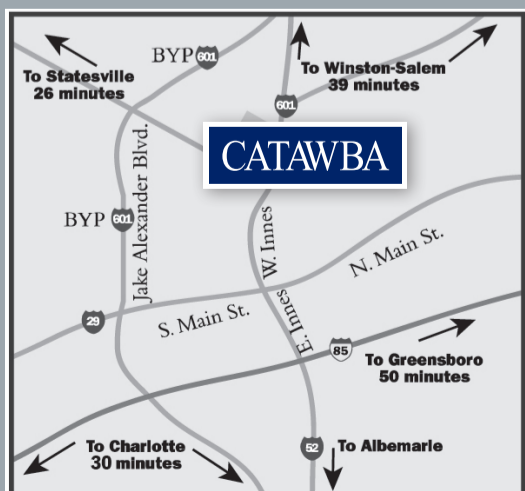

30MIN CONCORD

Revel in the roar of a NASCAR event at Charlotte Motor Speedway. Shop one of the region's biggest outlet malls at Concord Mills.

2HR RALEIGH

State capital.

3.5HR COAST

Beautiful beaches are less than four hours away.